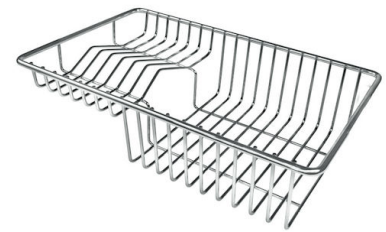

Small radius Bowls with squared shapes with a modern design and an increased capacity, for a minimal aesthetics connected with an extreme practicality.

TECHNICAL DATA

Cut out size
Dimensioni per foratura top

GALLERY

OPTIONAL ACCESSORIES

Cestello inox
8612 000

Glass chopping board
8631 300

HPDE Chopping board
8657 001

HPDE Twin chopping board
8644 101

Stainless steel plate rack
8100 154

Stainless steel plate rack
8100 303
* only in combination with the accessory
8644 101

White basket
8612 100

White bowl
8153 100

**Graters kit with ring-holder and
food collection tray**
8159 101
* only in combination with the accessory
8644 101

Stainless steel perforated tray

8151 000

* only in combination with the accessory
8644 101